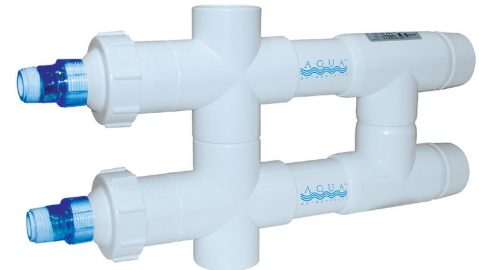

UV Sterilizers

Classic UV sterilizers from Aqua Ultraviolet are economical and effective for many UV applications including display aquaria, recirculating systems, decorative ponds, fish holding systems, research and commercial aquaculture. Most Aqua UV sterilizers are available in stock ready to ship. In most cases customers can choose either black or white units, with or without manual quartz sleeve wipers. Refer to the product selection guide and UV sizing chart below to choose the right model. Please call Integrated-Aqua for sizing assistance, pricing, and product application advice.

Aquarist UV Sterilizers from 8w - 15w: Used in fresh and saltwater aquariums, small ponds, and research systems from 50 gallons up to 300 gallons. These small UV units are available with a variety of options including quartz sleeve wipers and spout models to mount directly on the rear of a display tank.

Standard UV Sterilizers 25w, 40w, and 57w UVs: Used in fresh and saltwater aquariums, small ponds, and research systems from 500 gallons up to about 1,500 gallons. These units are compact and versatile and include several size options and configurations.

Classic UV Sterilizers from 80w to 240w: The "Classic" UV line combines up to six 40 watt lamps manifolded in series to create a powerful and economical line of UV units. These UV's are a good value for the UV output.